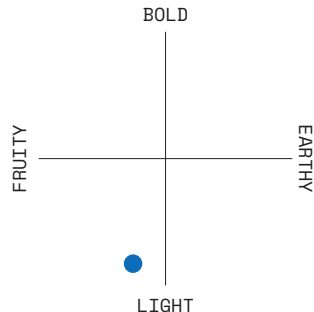

Primary Flavours

Strawberry, rose petal & salty minerality

Pairings

The little black dress, goes with any food/occasion!

Location

Adelaide, South Australia

unionstreetwines.com.au

SERVING